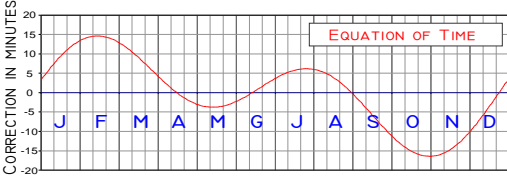

SUNDIAL TRAINING VERSION

WESTERN EUROPEAN TIME / WESTERN EUROPEAN SUMMER TIME (UTC+0 / UTC+1).
 CENTRAL EUROPEAN TIME / CENTRAL EUROPEAN SUMMER TIME (UTC+1 / UTC+2).
 EASTERN EUROPEAN TIME / EASTERN EUROPEAN SUMMER TIME (UTC+2 / UTC+3).
 MOSCOW TIME / MOSCOW SUMMER TIME (UTC+3 / UTC+4).

10W	5W	0	5	10	15	20	25	LONGITUDE
100	80	60	40	20	0	-20	-40	CORRECTION IN MINUTES (CET ONLY)

CUT AT YOUR
LATITUDE
POSITION

REL. 2.1

GLUE