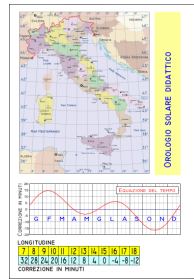

SUNDIAL TRAINING VERSION

WESTERN EUROPEAN TIME / WESTERN EUROPEAN SUMMER TIME (UTC+0 / UTC+1).
 CENTRAL EUROPEAN TIME / CENTRAL EUROPEAN SUMMER TIME (UTC+1 / UTC+2).
 EASTERN EUROPEAN TIME / EASTERN EUROPEAN SUMMER TIME (UTC+2 / UTC+3).
 MOSCOW TIME / MOSCOW SUMMER TIME (UTC+3 / UTC+4).

10W	5W	0	5	10	15	20	25	LONGITUDE
100	80	60	40	20	0	-20	-40	CORRECTION IN MINUTES (CET ONLY)

CUT AT YOUR
LATITUDE
POSITION

REL. 2.1

GLUE