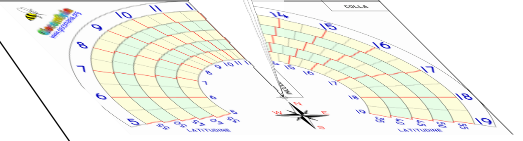

SUNDIAL TRAINING VERSION

WESTERN EUROPEAN TIME / WESTERN EUROPEAN SUMMER TIME (UTC+0 / UTC+1).
 CENTRAL EUROPEAN TIME / CENTRAL EUROPEAN SUMMER TIME (UTC+1 / UTC+2).
 EASTERN EUROPEAN TIME / EASTERN EUROPEAN SUMMER TIME (UTC+2 / UTC+3).
 MOSCOW TIME / MOSCOW SUMMER TIME (UTC+3 / UTC+4).

10W	5W	0	5	10	15	20	25	LONGITUDE
100	80	60	40	20	0	-20	-40	CORRECTION IN MINUTES (CET ONLY)

CUT AT YOUR
LATITUDE
POSITION

REL. 2.1

GLUE